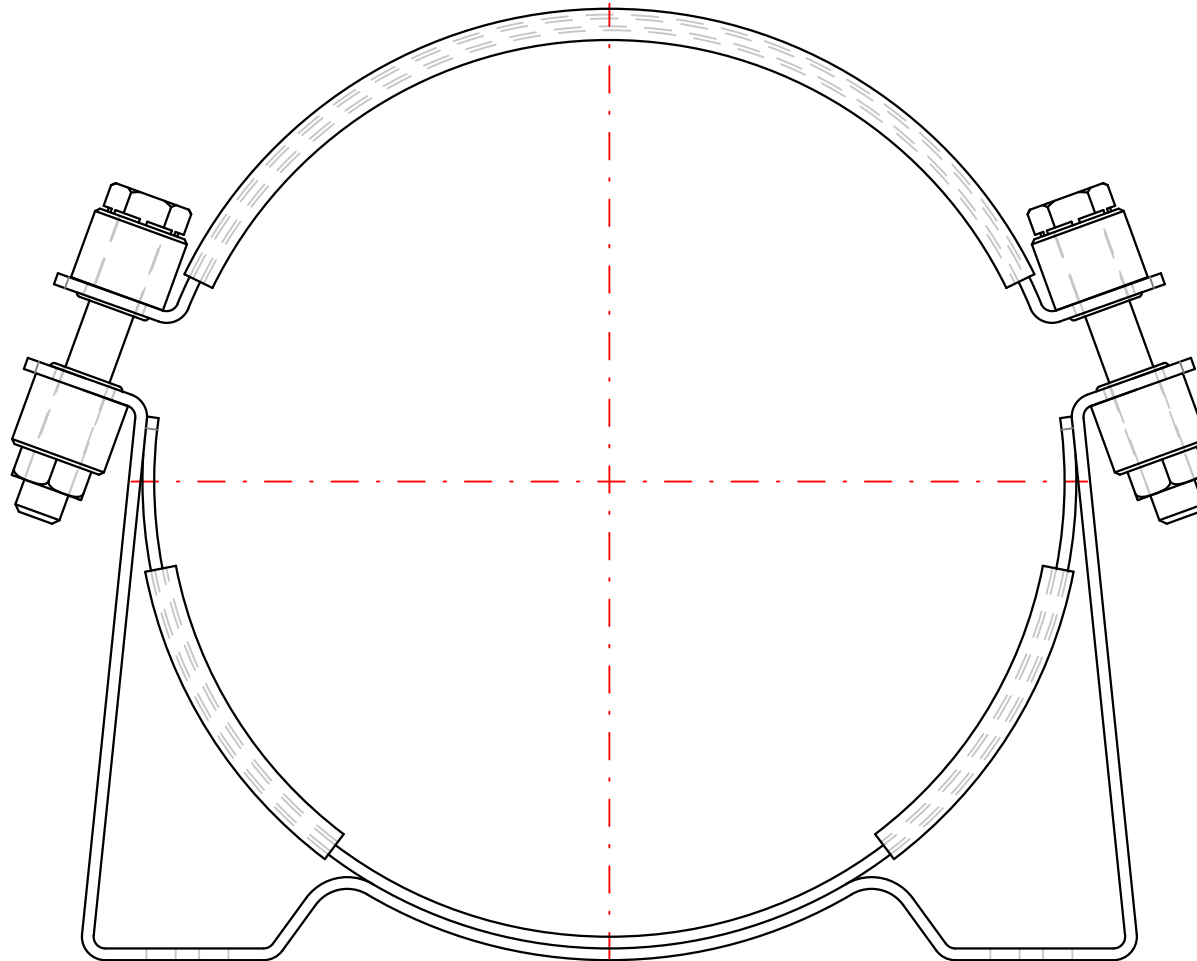

## CADE, Cylinder and Accumulators Division Europe Clamps - (Europe)

PART Number: 20251503648 CLAMP TYPE D226

*Interactive 3D graphic, click to activate and rotate.  
(3D capable PDF viewer required)*

Technical Data	
Part Number	20251503648
Series Name	Clamps - (Europe)
Series Code	Clamp Type D226
Division ID	667800
Division Name	Accumulator & Cooler Division - Europe
Company	Parker Hannifin

20251503648  
Clamp Type D226

Price: contact Parker